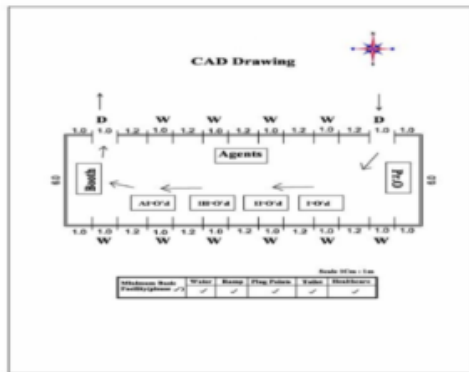

Nazri Naksha

Google Map View

Polling Station Building Front View

Polling Station Front View

Cad View

Key MAP View