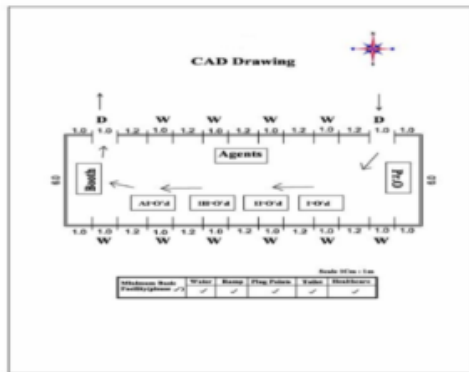

Nazri Naksha

Google Map View

Polling Station Building Front View

Polling Station Front View

Cad View

Key MAP View