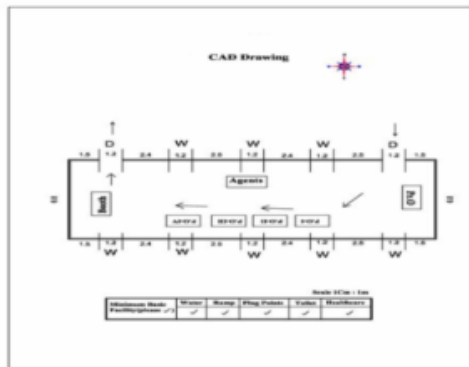

Nazri Naksha

Google Map View

Polling Station Building Front View

Polling Station Front View

Cad View

Key MAP View