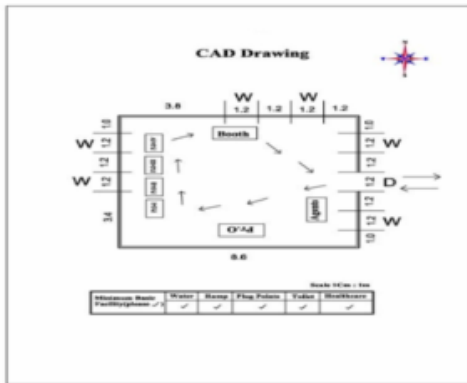

Nazri Naksha

Google Map View

Polling Station Building Front View

Polling Station Front View

Cad View

Key MAP View