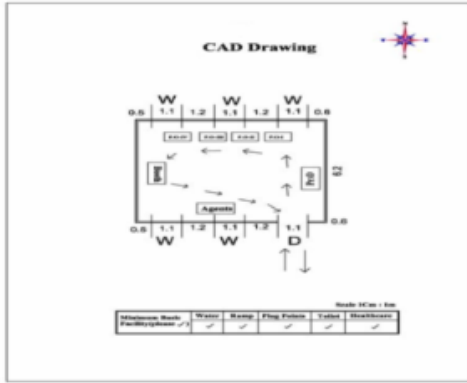

Nazri Naksha

Google Map View

Polling Station Building Front View

Polling Station Front View

Cad View

Key MAP View