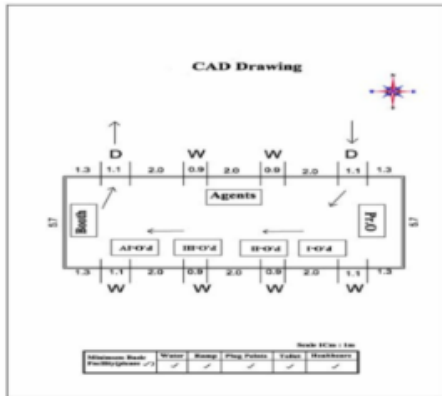

Nazri Naksha

Google Map View

Polling Station Building Front View

Polling Station Front View

Cad View

Key MAP View