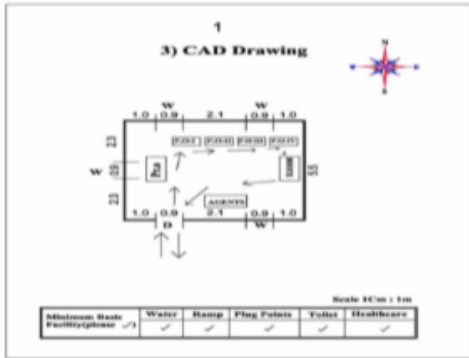

Nazri Naksha

Google Map View

Polling Station Building Front View

Polling Station Front View

Cad View

Key MAP View