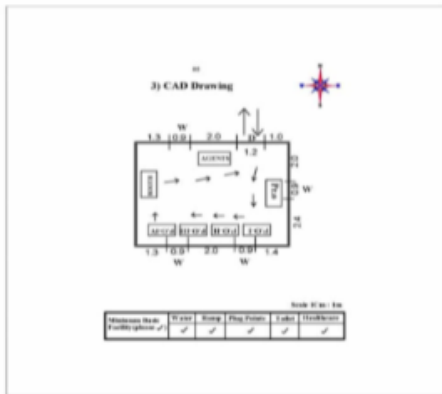

Nazri Naksha

Google Map View

Polling Station Building Front View

Polling Station Front View

Cad View

Key MAP View