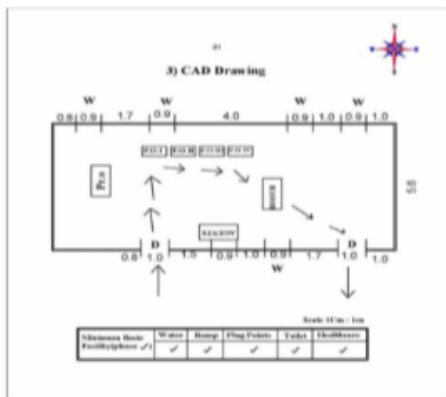

Nazri Naksha

Google Map View

Polling Station Building Front View

Polling Station Front View

Cad View

Key MAP View