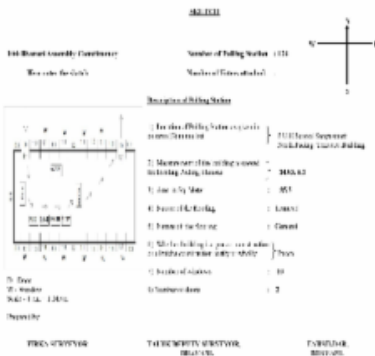

Nazri Naksha

Google Map View

Polling Station Building Front View

Polling Station Front View

Cad View

Key MAP View