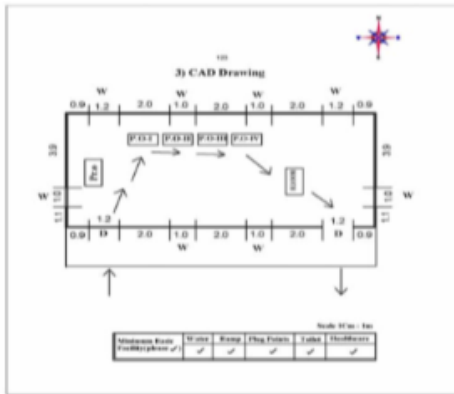

Nazri Naksha

Google Map View

Polling Station Building Front View

Polling Station Front View

Cad View

Key MAP View