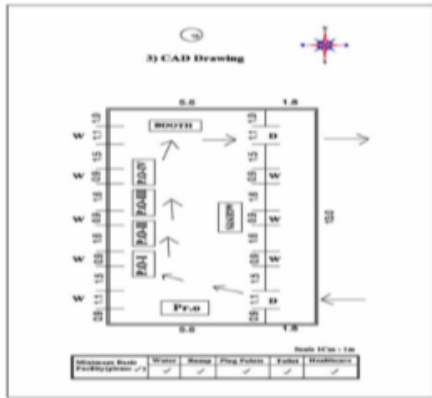

Nazri Naksha

Google Map View

Polling Station Building Front View

Polling Station Front View

Cad View

Key MAP View