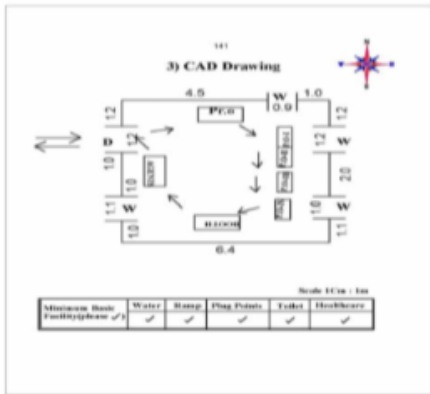

Nazri Naksha

Google Map View

Polling Station Building Front View

Polling Station Front View

Cad View

Key MAP View