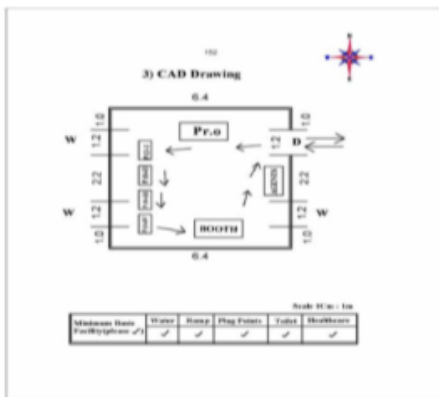

Nazri Naksha

Google Map View

Polling Station Building Front View

Polling Station Front View

Cad View

Key MAP View