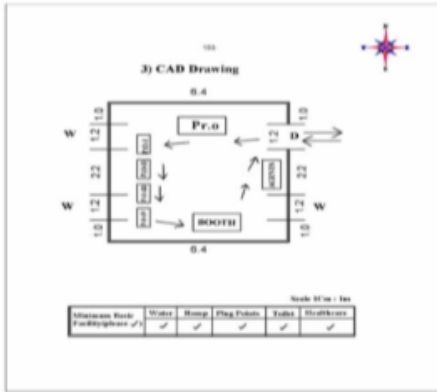

Nazri Naksha

Google Map View

Polling Station Building Front View

Polling Station Front View

Cad View

Key MAP View