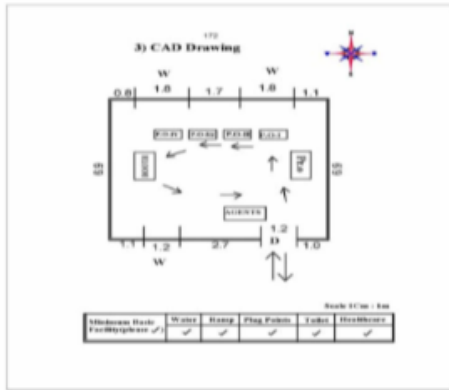

Nazri Naksha

Google Map View

Polling Station Building Front View

Polling Station Front View

Cad View

Key MAP View