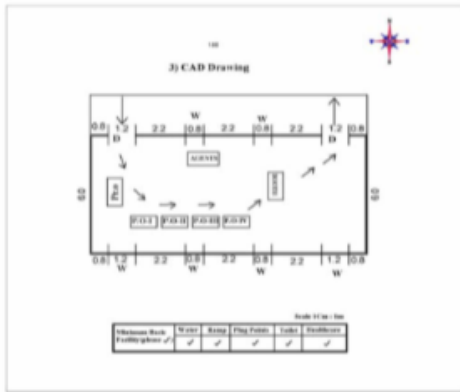

Nazri Naksha

Google Map View

Polling Station Building Front View

Polling Station Front View

Cad View

Key MAP View