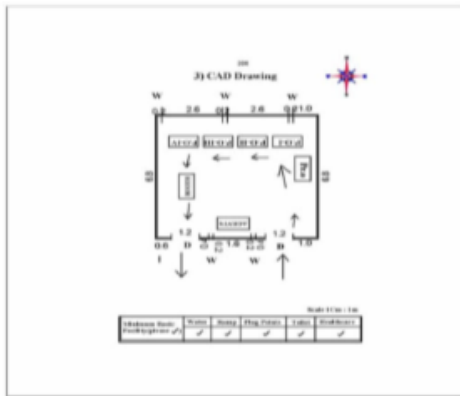

Nazri Naksha

Google Map View

Polling Station Building Front View

Polling Station Front View

Cad View

Key MAP View