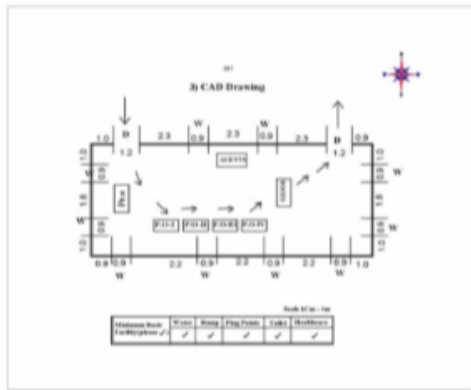

Nazri Naksha

Google Map View

Polling Station Building Front View

Polling Station Front View

Cad View

Key MAP View