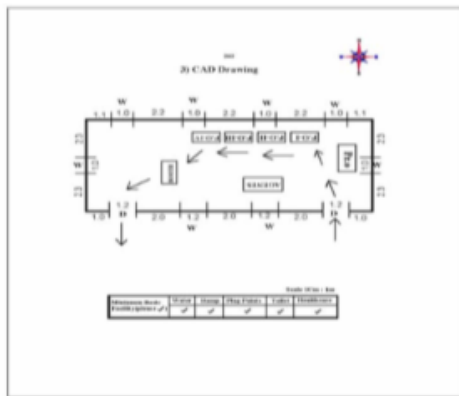

Nazri Naksha

Google Map View

Polling Station Building Front View

Polling Station Front View

Cad View

Key MAP View