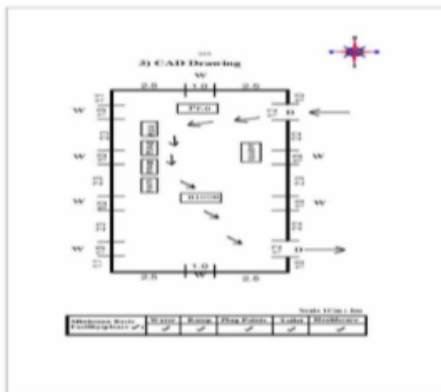

Nazri Naksha

Google Map View

Polling Station Building Front View

Polling Station Front View

Cad View

Key MAP View