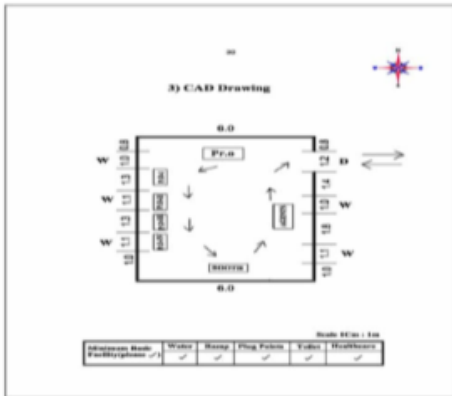

Nazri Naksha

Google Map View

Polling Station Building Front View

Polling Station Front View

Cad View

Key MAP View