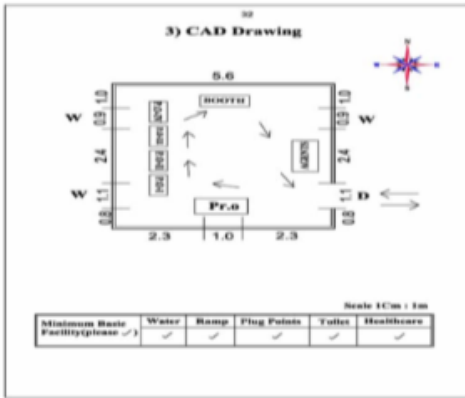

Nazri Naksha

Google Map View

Polling Station Building Front View

Polling Station Front View

Cad View

Key MAP View