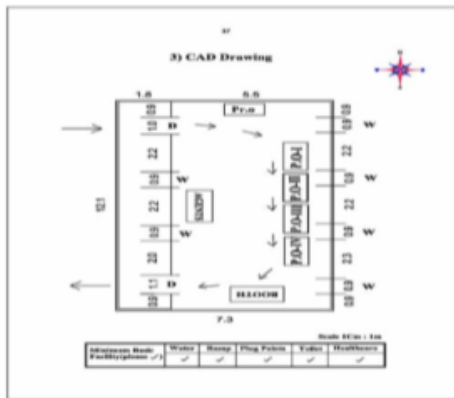

Nazri Naksha

Google Map View

Polling Station Building Front View

Polling Station Front View

Cad View

Key MAP View