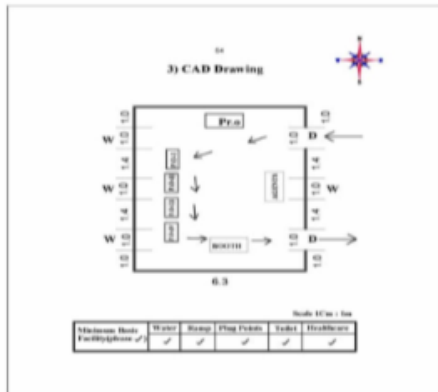

Nazri Naksha

Google Map View

Polling Station Building Front View

Polling Station Front View

Cad View

Key MAP View