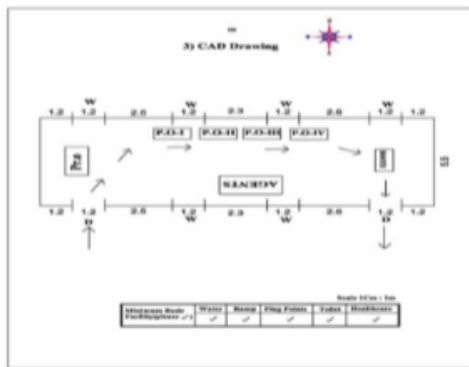

Nazri Naksha

Google Map View

Polling Station Building Front View

Polling Station Front View

Cad View

Key MAP View