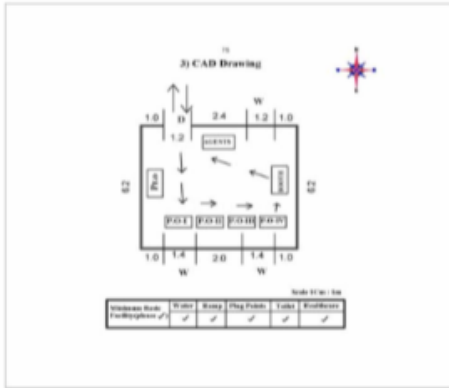

Nazri Naksha

Google Map View

Polling Station Building Front View

Polling Station Front View

Cad View

Key MAP View