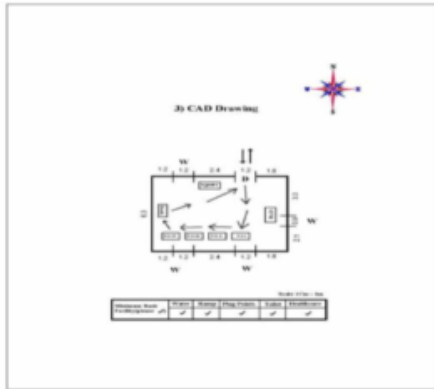

Nazri Naksha

Google Map View

Polling Station Building Front View

Polling Station Front View

Cad View

Key MAP View