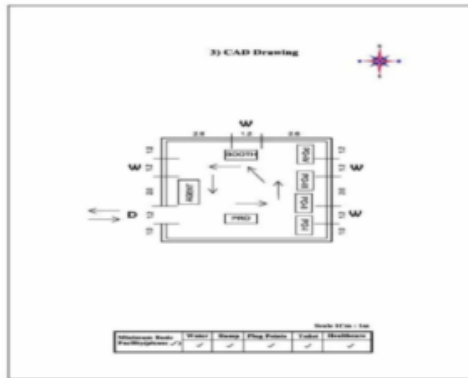

Nazri Naksha

Google Map View

Polling Station Building Front View

Polling Station Front View

Cad View

Key MAP View