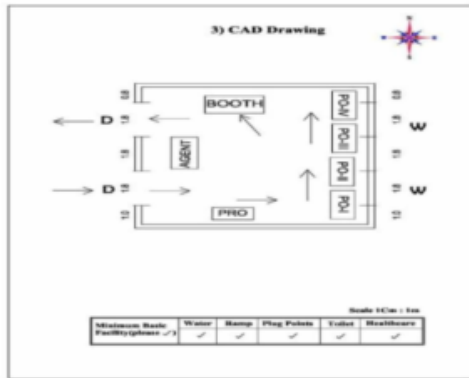

Nazri Naksha

Google Map View

Polling Station Building Front View

Polling Station Front View

Cad View

Key MAP View