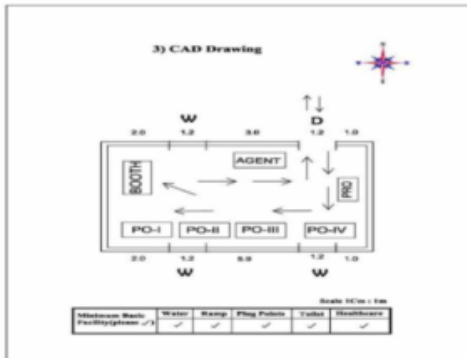

Nazri Naksha

Google Map View

Polling Station Building Front View

Polling Station Front View

Cad View

Key MAP View