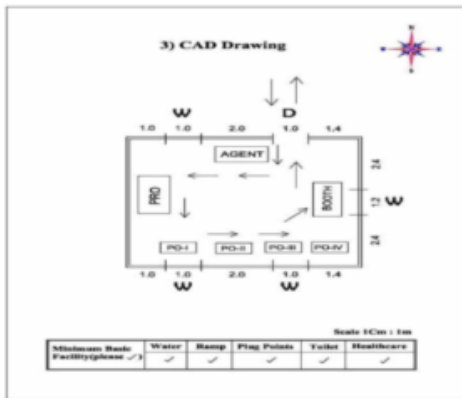

Nazri Naksha

Google Map View

Polling Station Building Front View

Polling Station Front View

Cad View

Key MAP View