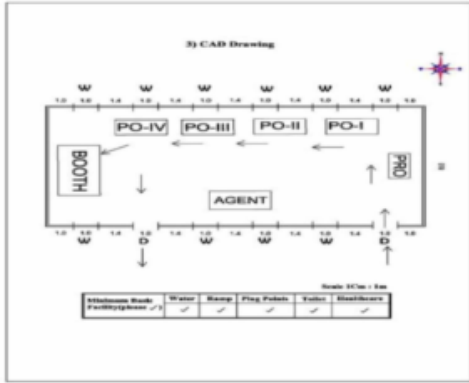

Nazri Naksha

Google Map View

Polling Station Building Front View

Polling Station Front View

Cad View

Key MAP View