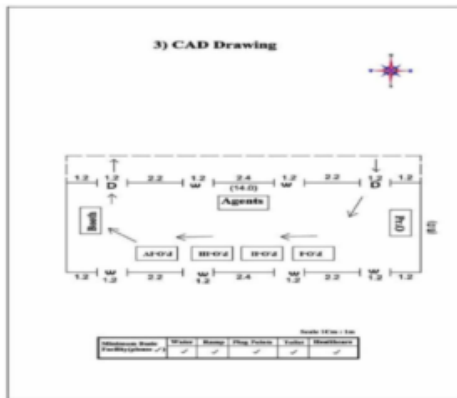

Nazri Naksha

Google Map View

Polling Station Building Front View

Polling Station Front View

Cad View

Key MAP View