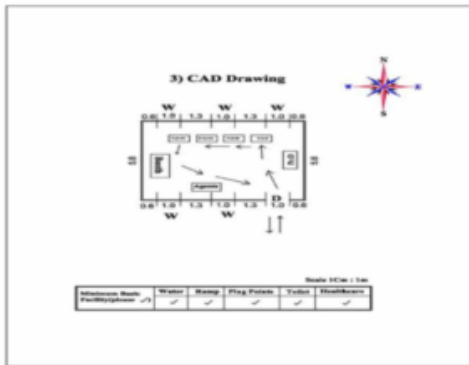

Nazri Naksha

Google Map View

Polling Station Building Front View

Polling Station Front View

Cad View

Key MAP View