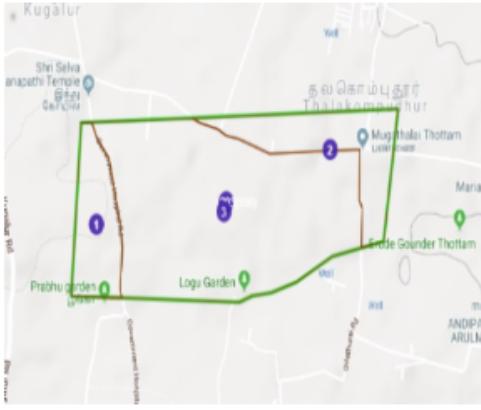

Nazri Naksha

Google Map View