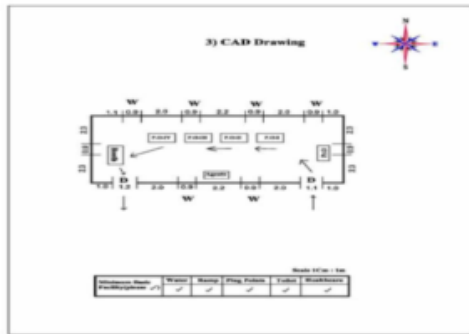

Nazri Naksha

Google Map View

Polling Station Building Front View

Polling Station Front View

Cad View

Key MAP View