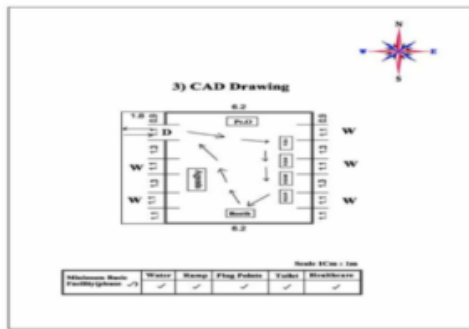

Nazri Naksha

Google Map View

Polling Station Building Front View

Polling Station Front View

Cad View

Key MAP View