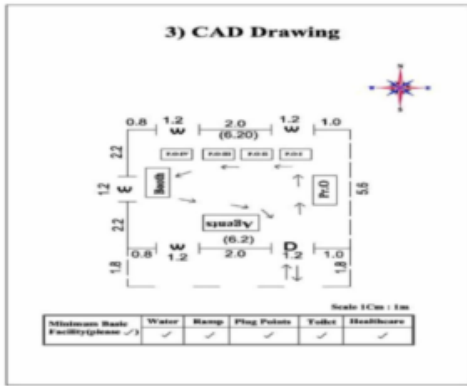

Nazri Naksha

Google Map View

Polling Station Building Front View

Polling Station Front View

Cad View

Key MAP View