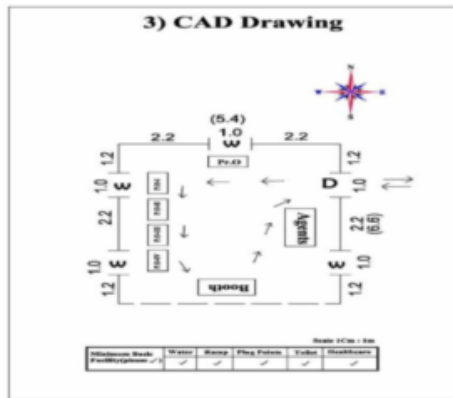

Nazri Naksha

Google Map View

Polling Station Building Front View

Polling Station Front View

Cad View

Key MAP View