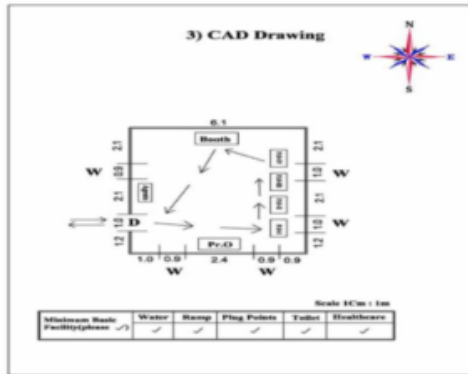

Nazri Naksha

Google Map View

Polling Station Building Front View

Polling Station Front View

Cad View

Key MAP View