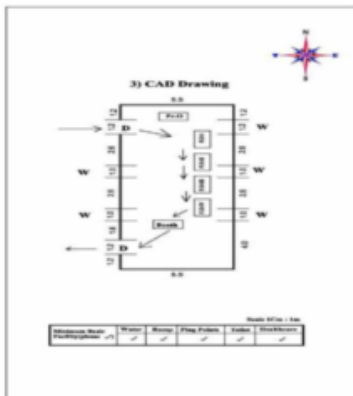

Nazri Naksha

Google Map View

Polling Station Building Front View

Polling Station Front View

Cad View

Key MAP View