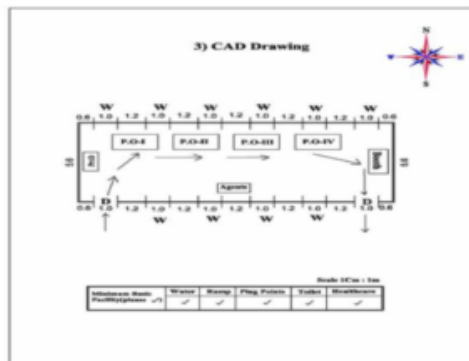

Nazri Naksha

Google Map View

Polling Station Building Front View

Polling Station Front View

Cad View

Key MAP View