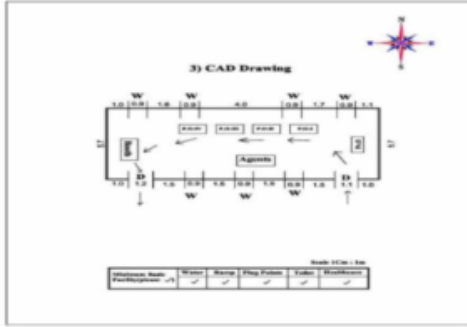

Nazri Naksha

Google Map View

Polling Station Building Front View

Polling Station Front View

Cad View

Key MAP View