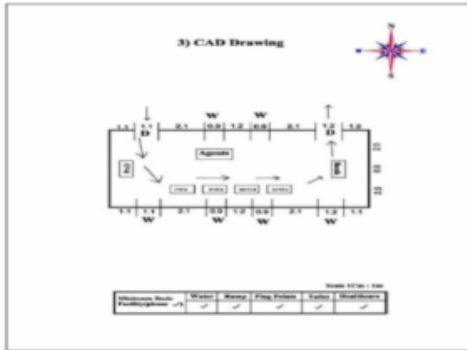

Nazri Naksha

Google Map View

Polling Station Building Front View

Polling Station Front View

Cad View

Key MAP View