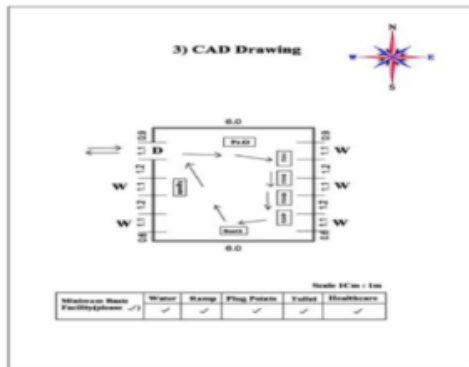

Nazri Naksha

Google Map View

Polling Station Building Front View

Polling Station Front View

Cad View

Key MAP View