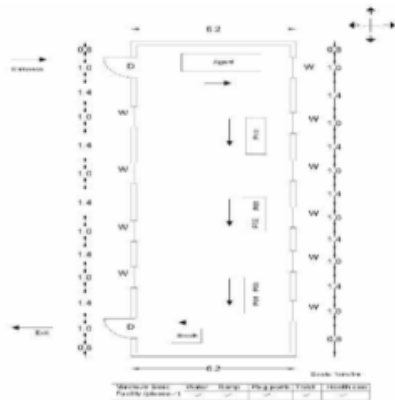

Nazri Naksha

Google Map View

Polling Station Building Front View

Polling Station Front View

Cad View

Key MAP View