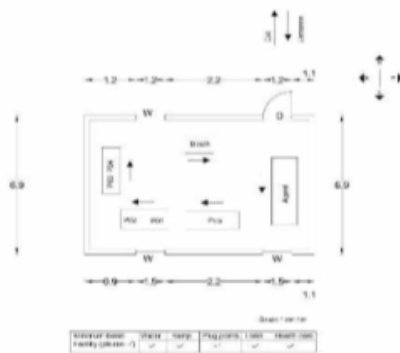

Nazri Naksha

Google Map View

Polling Station Building Front View

Polling Station Front View

Cad View

Key MAP View