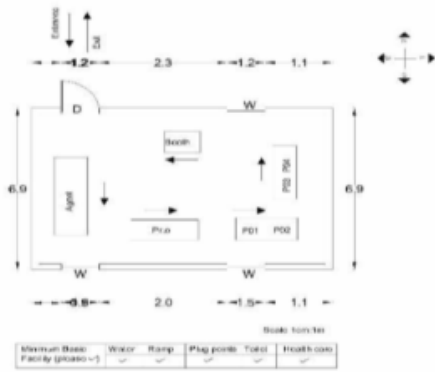

Nazri Naksha

Google Map View

Polling Station Building Front View

Polling Station Front View

Cad View

Key MAP View