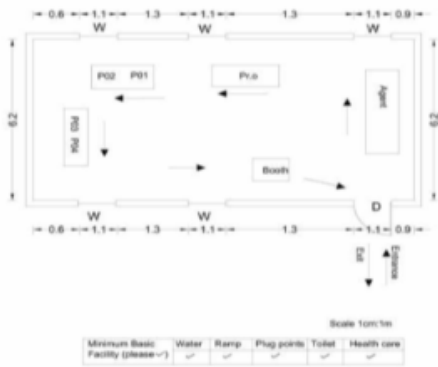

Nazri Naksha

Google Map View

Polling Station Building Front View

Polling Station Front View

Cad View

Key MAP View